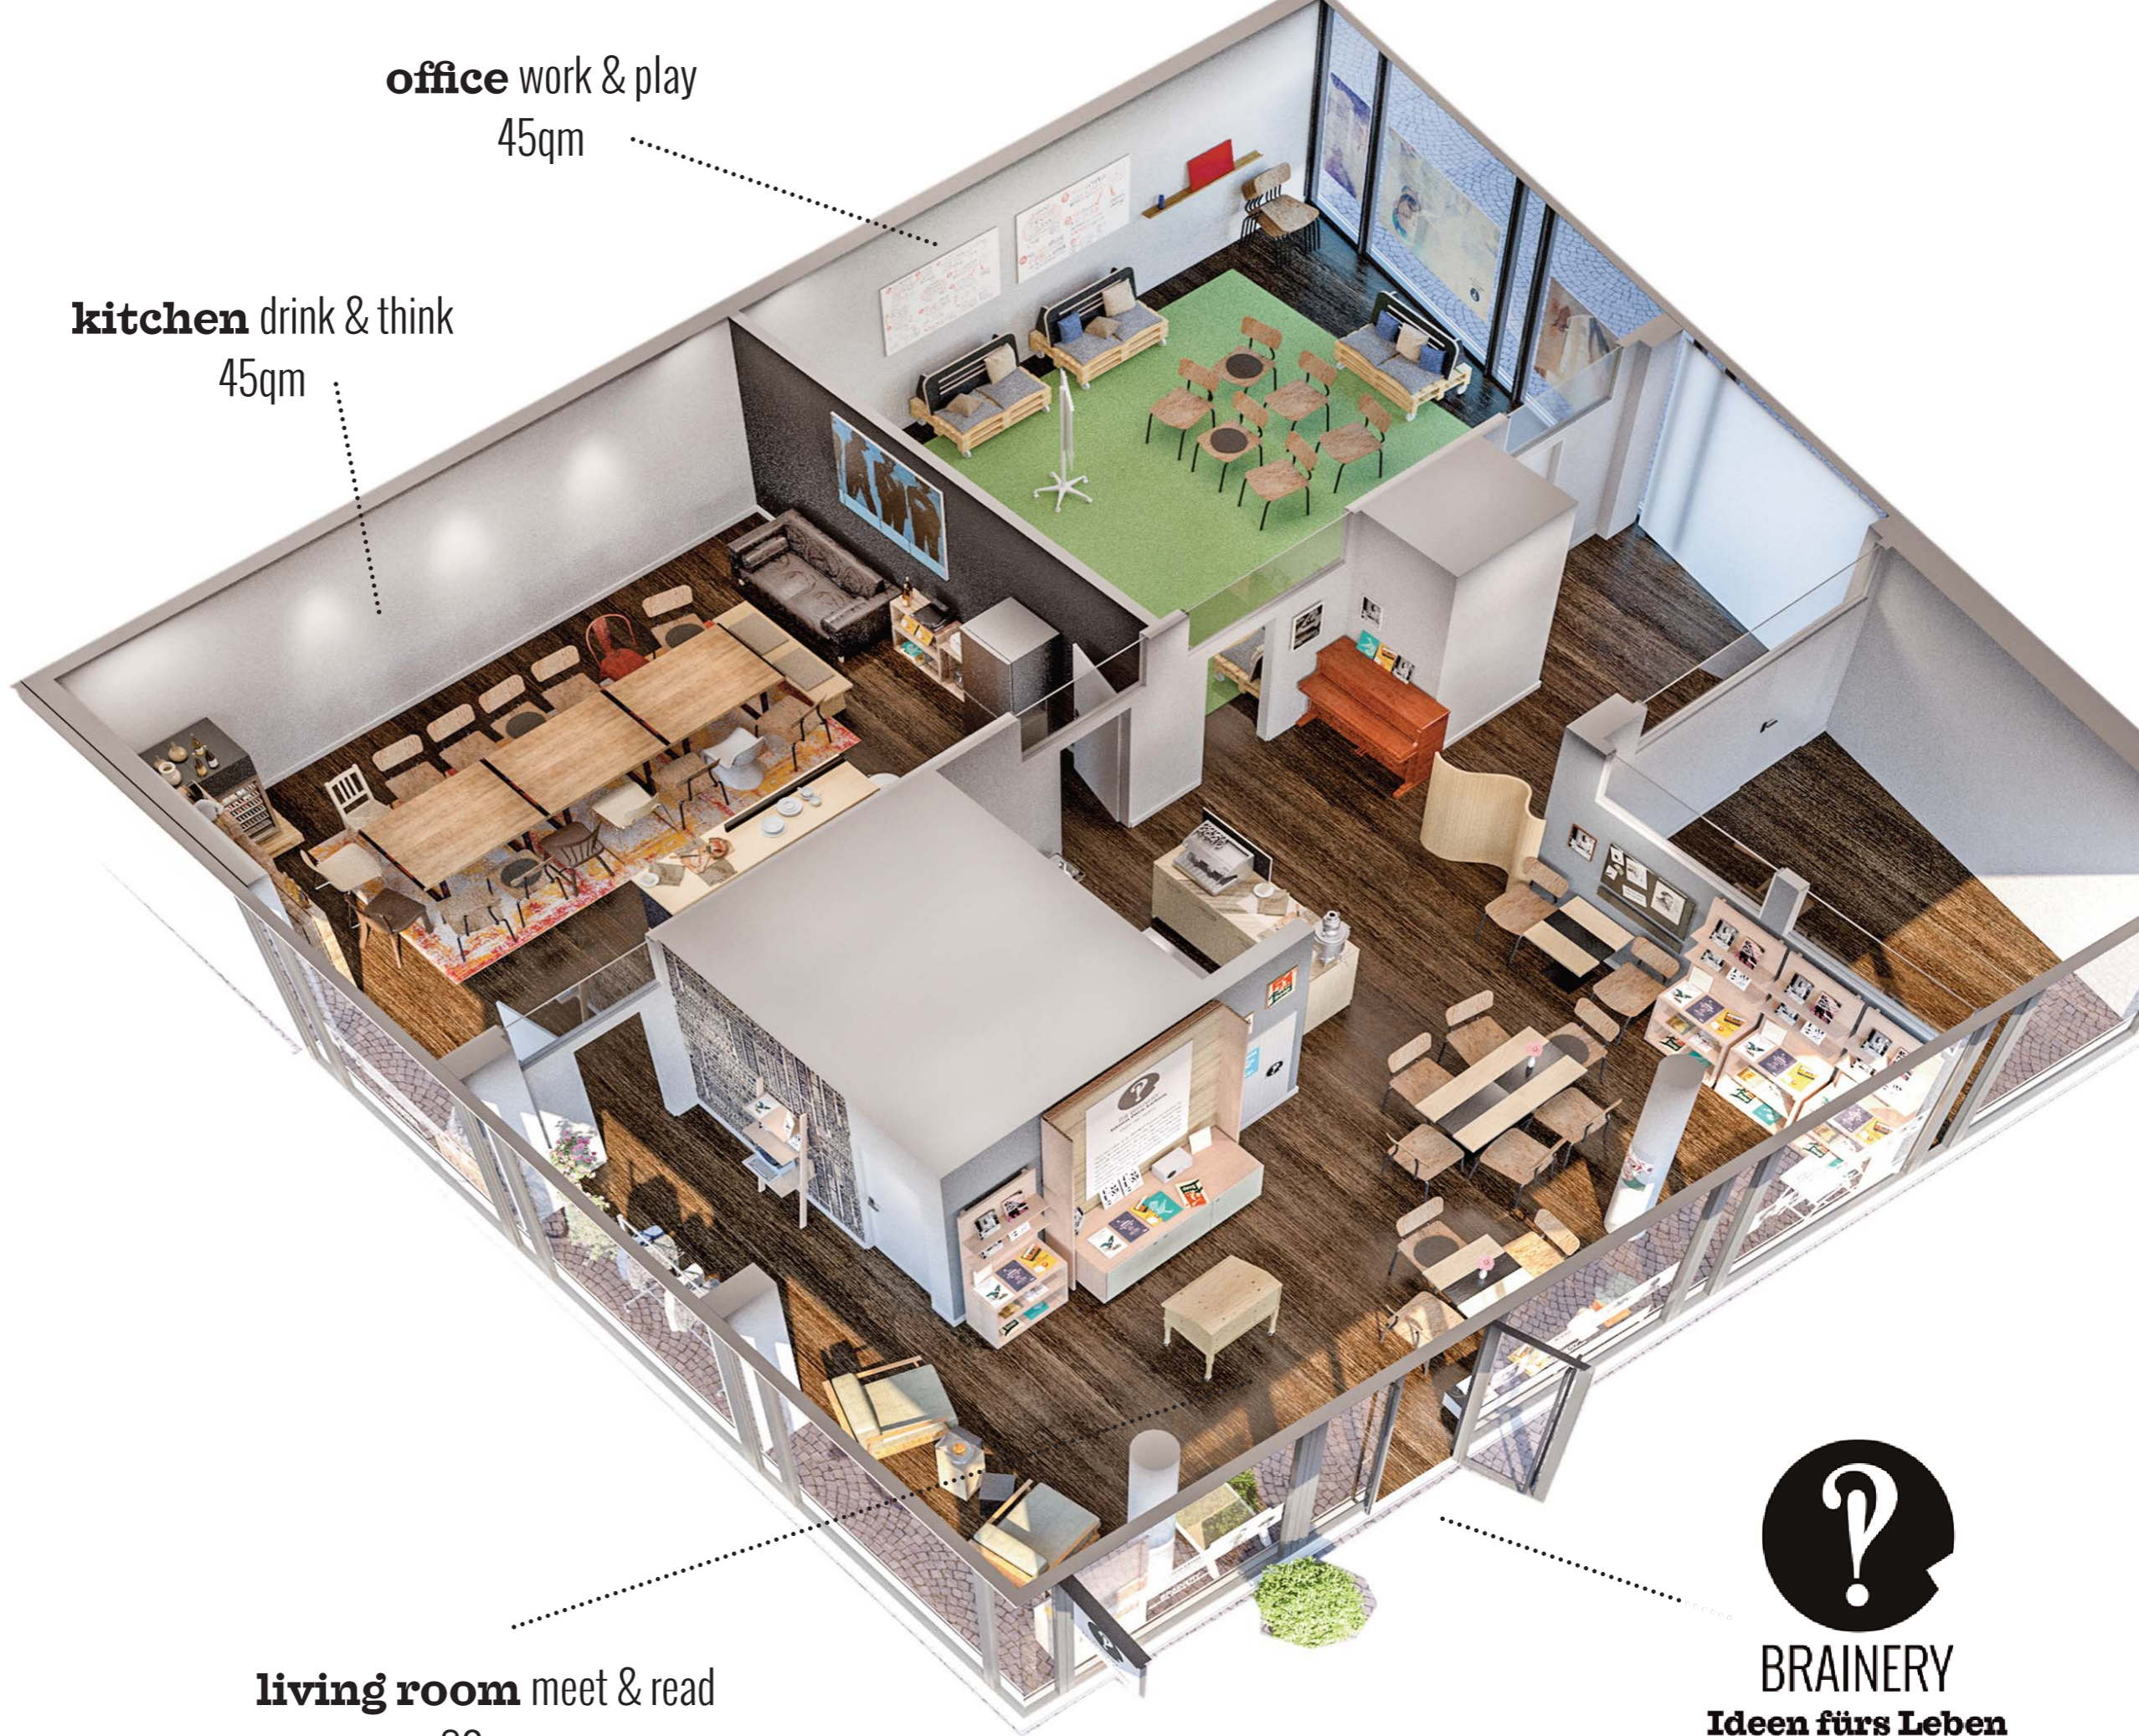

office work & play
45qm

kitchen drink & think
45qm

living room meet & read
80qm

BRAINERY
Ideen fürs Leben
events | bar | location

Bäckerbreitergang 12
20355 Hamburg
040 55618877
www.brainery-ifl.de